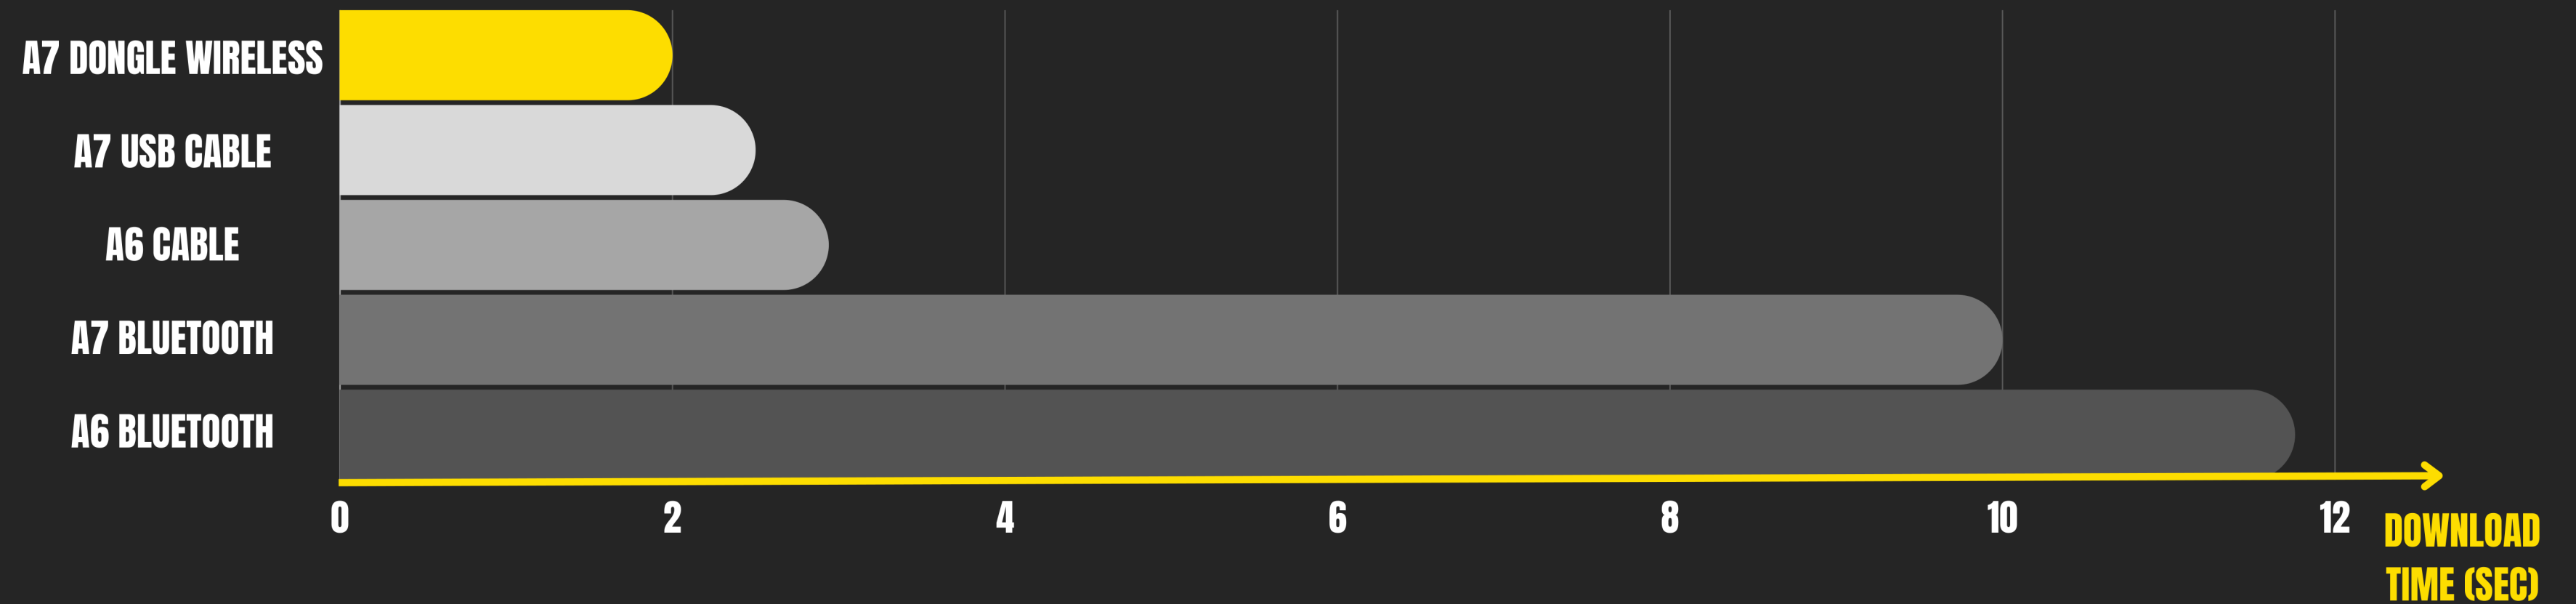

INCREASE OF THE **RANGE REACH**

ALFANO WIRELESS DONGLE

PRODUCT CODE: A-4550

PRICE : 159 €

PRICE VAT INCLUDED

AVAILABLE IN THE NEXT FEW MONTHS

ULTRA-FAST DATA DOWNLOAD

BENCHMARK ADA PC DOWNLOAD