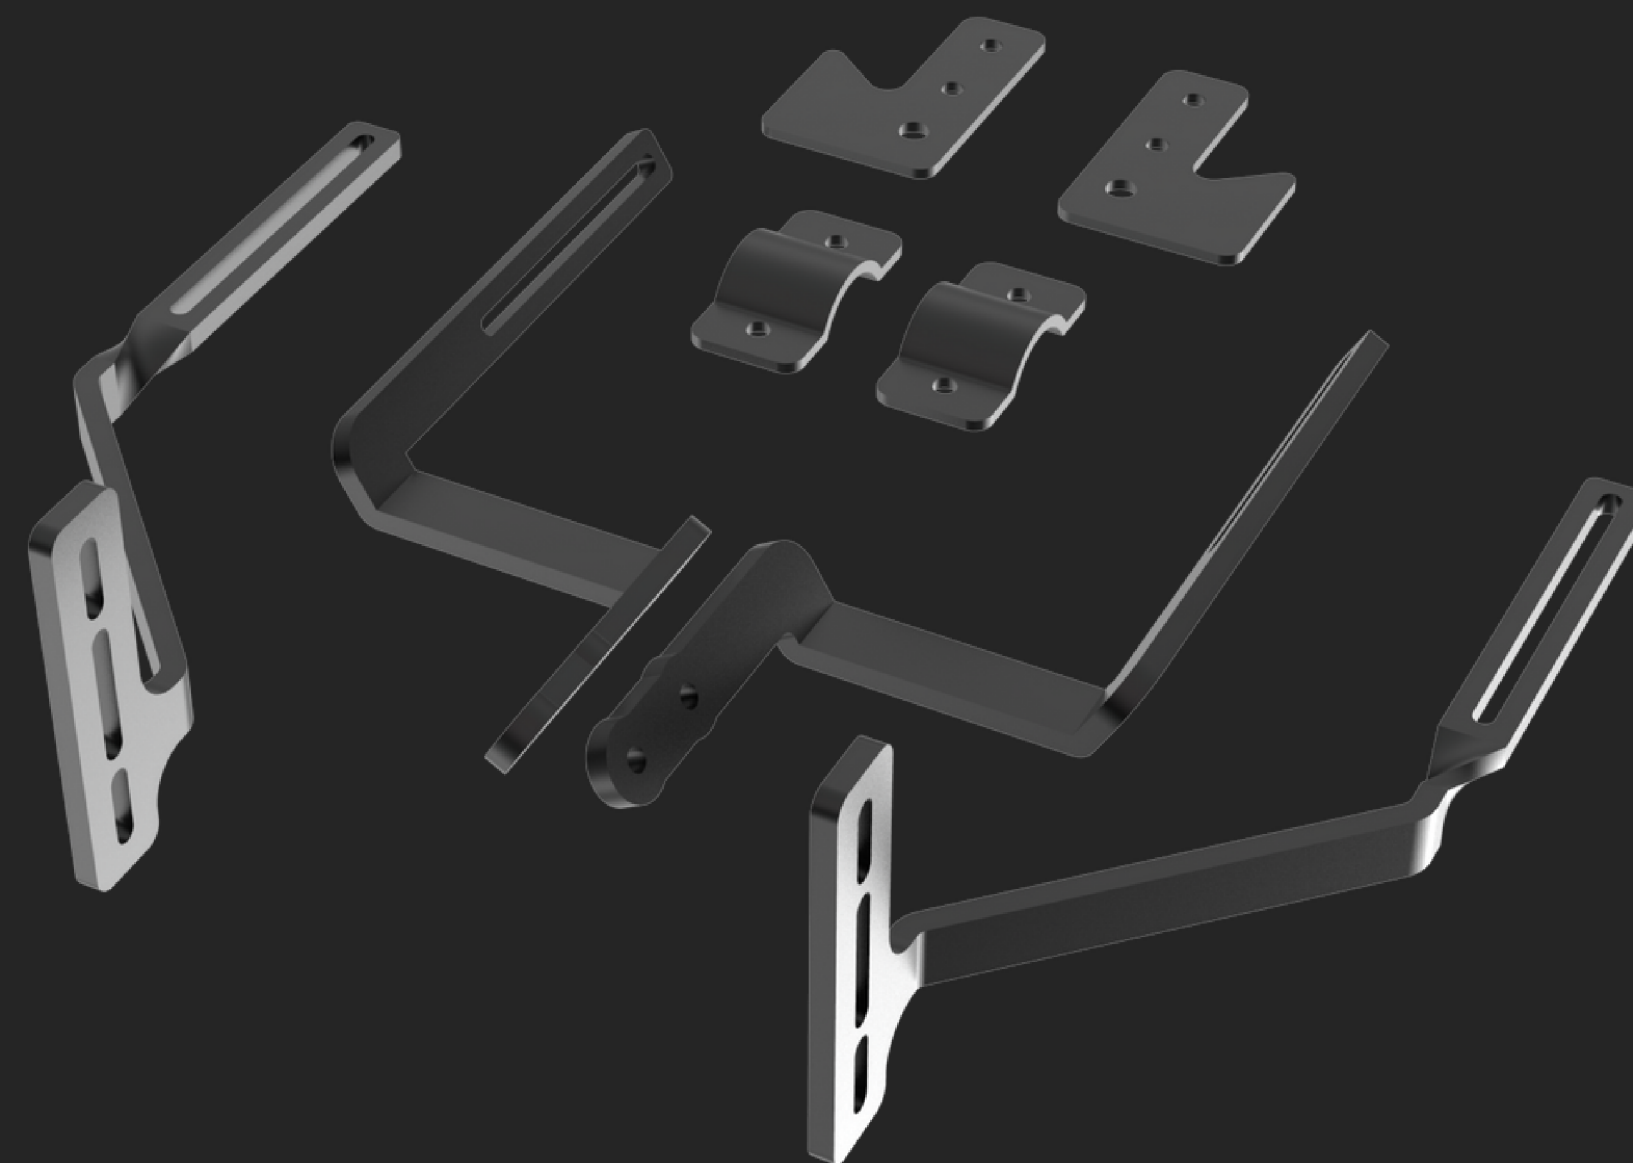

FIXATION KIT EXTERNAL TIRE TEMPERATURE

PRODUCT CODE: A-5006

PRICE = 139 €

PRICE VAT INCLUDED

AVAILABLE IN THE NEXT FEW MONTHS