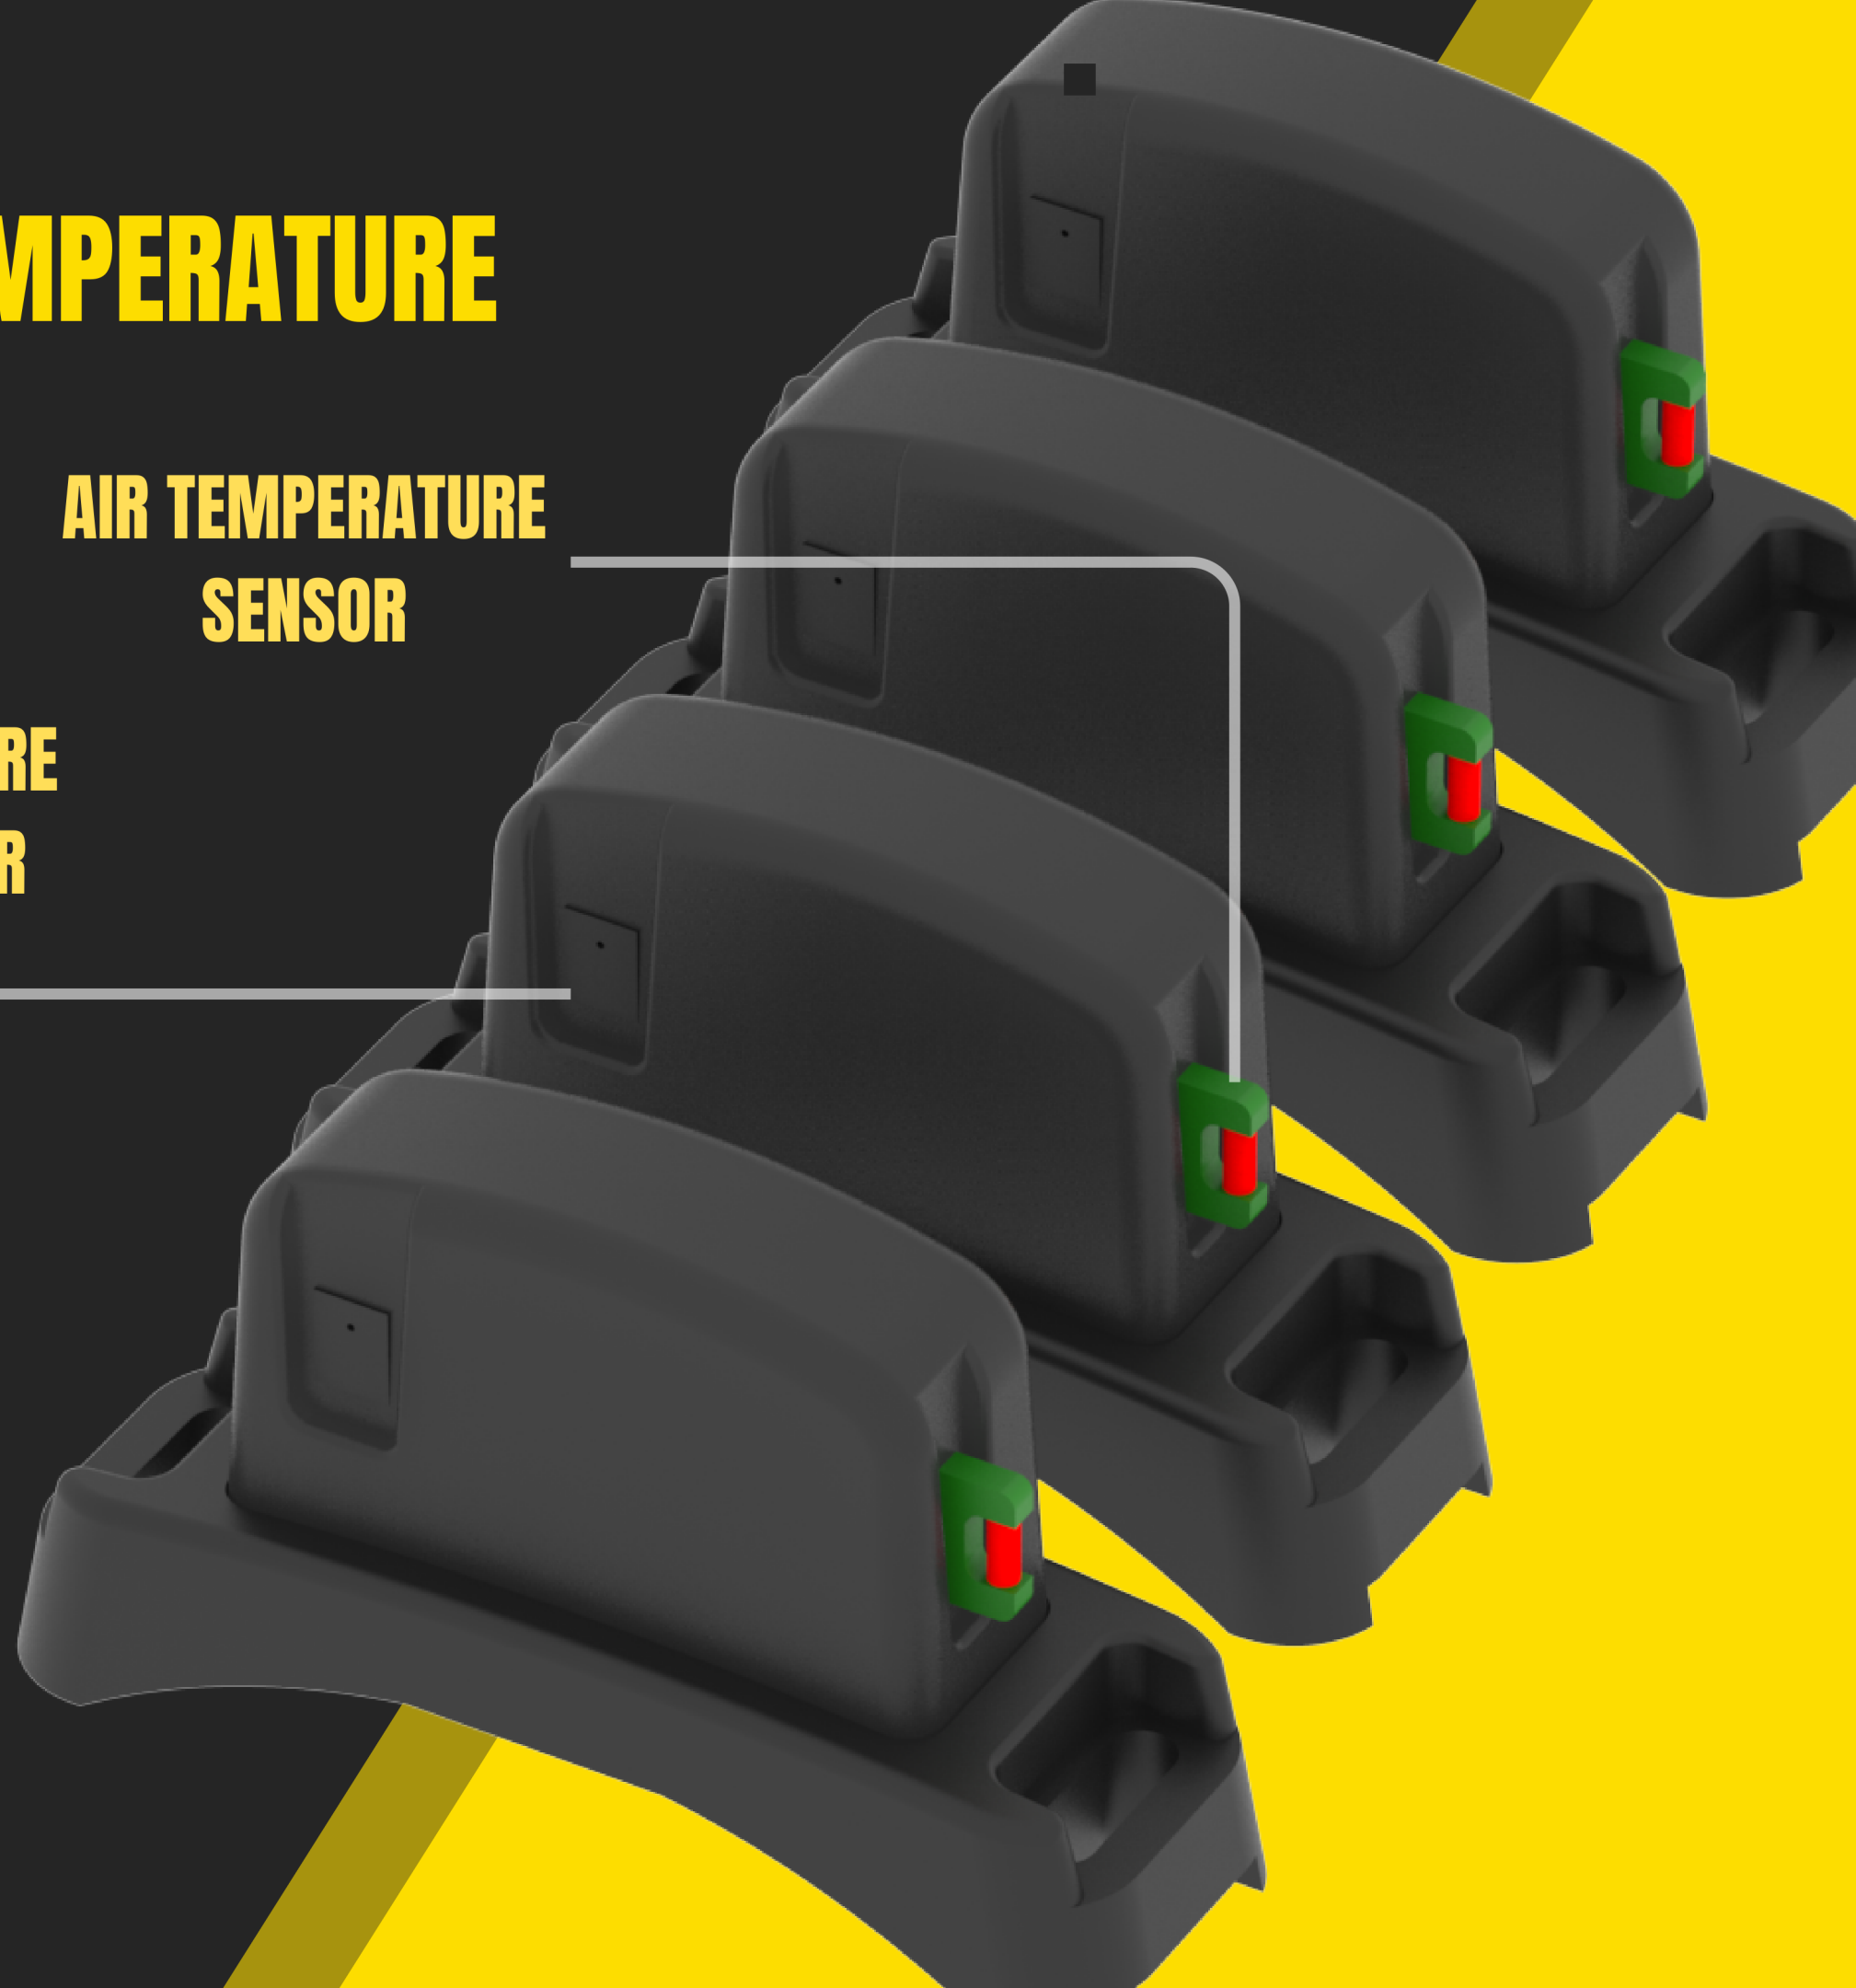

INTERNAL TIRE PRESSURE AND TEMPERATURE

MAX PRESSURE 7 BAR
SENSITIVITY 0.01 BAR

AIR TEMPERATURE SENSOR
PRESSURE SENSOR