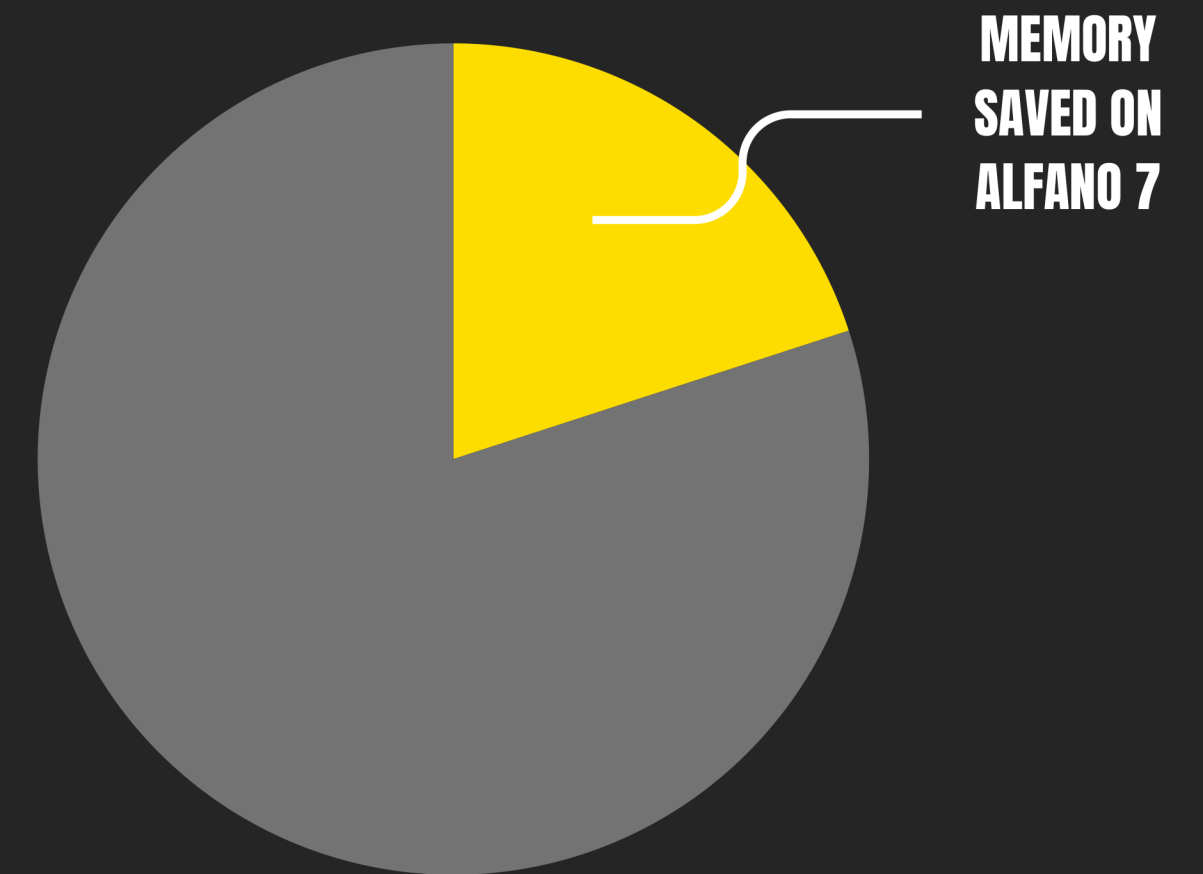

MORE CAPACITY

MEMORY OPTIMIZATION IMPROVED BY **20%**