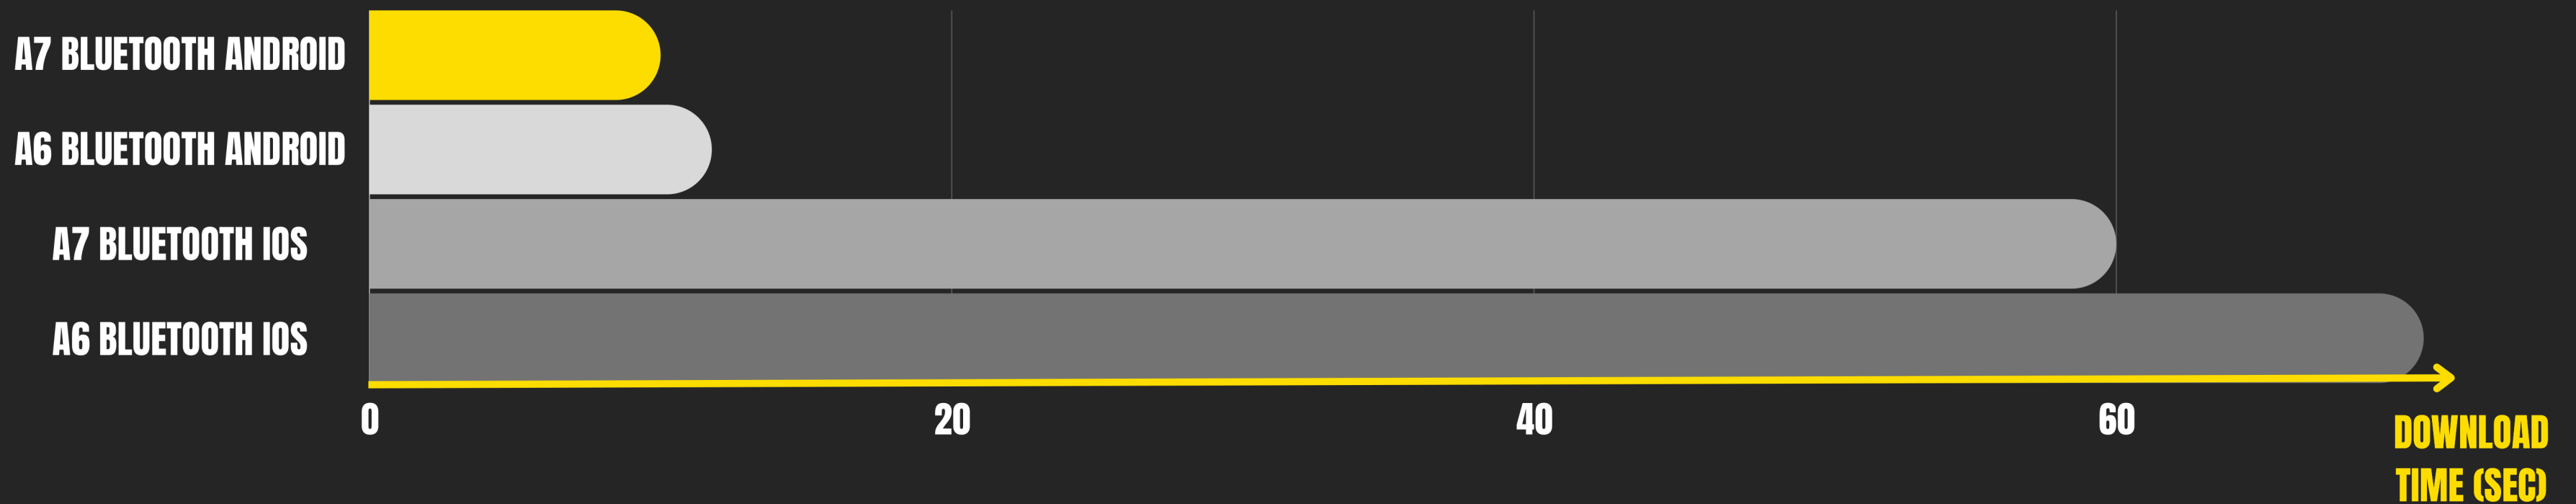

ULTRA-FAST DATA DOWNLOAD

BENCHMARK ADA PORTABLE DEVICES DOWNLOAD

BENCHMARK REFERRED TO THE SAME CONFIGURATIONS OF A7 AND A6, THE CONNECTED SENSORS SET TO 10 HZ EXCEPT GPS AT 25HZ FOR ALFANO 7 AND AT 10 HZ FOR ALFANO 6

DOWNLOAD TIMES CALCULATED ON 8 LAP SESSIONS, 50 SECONDS PER LAP