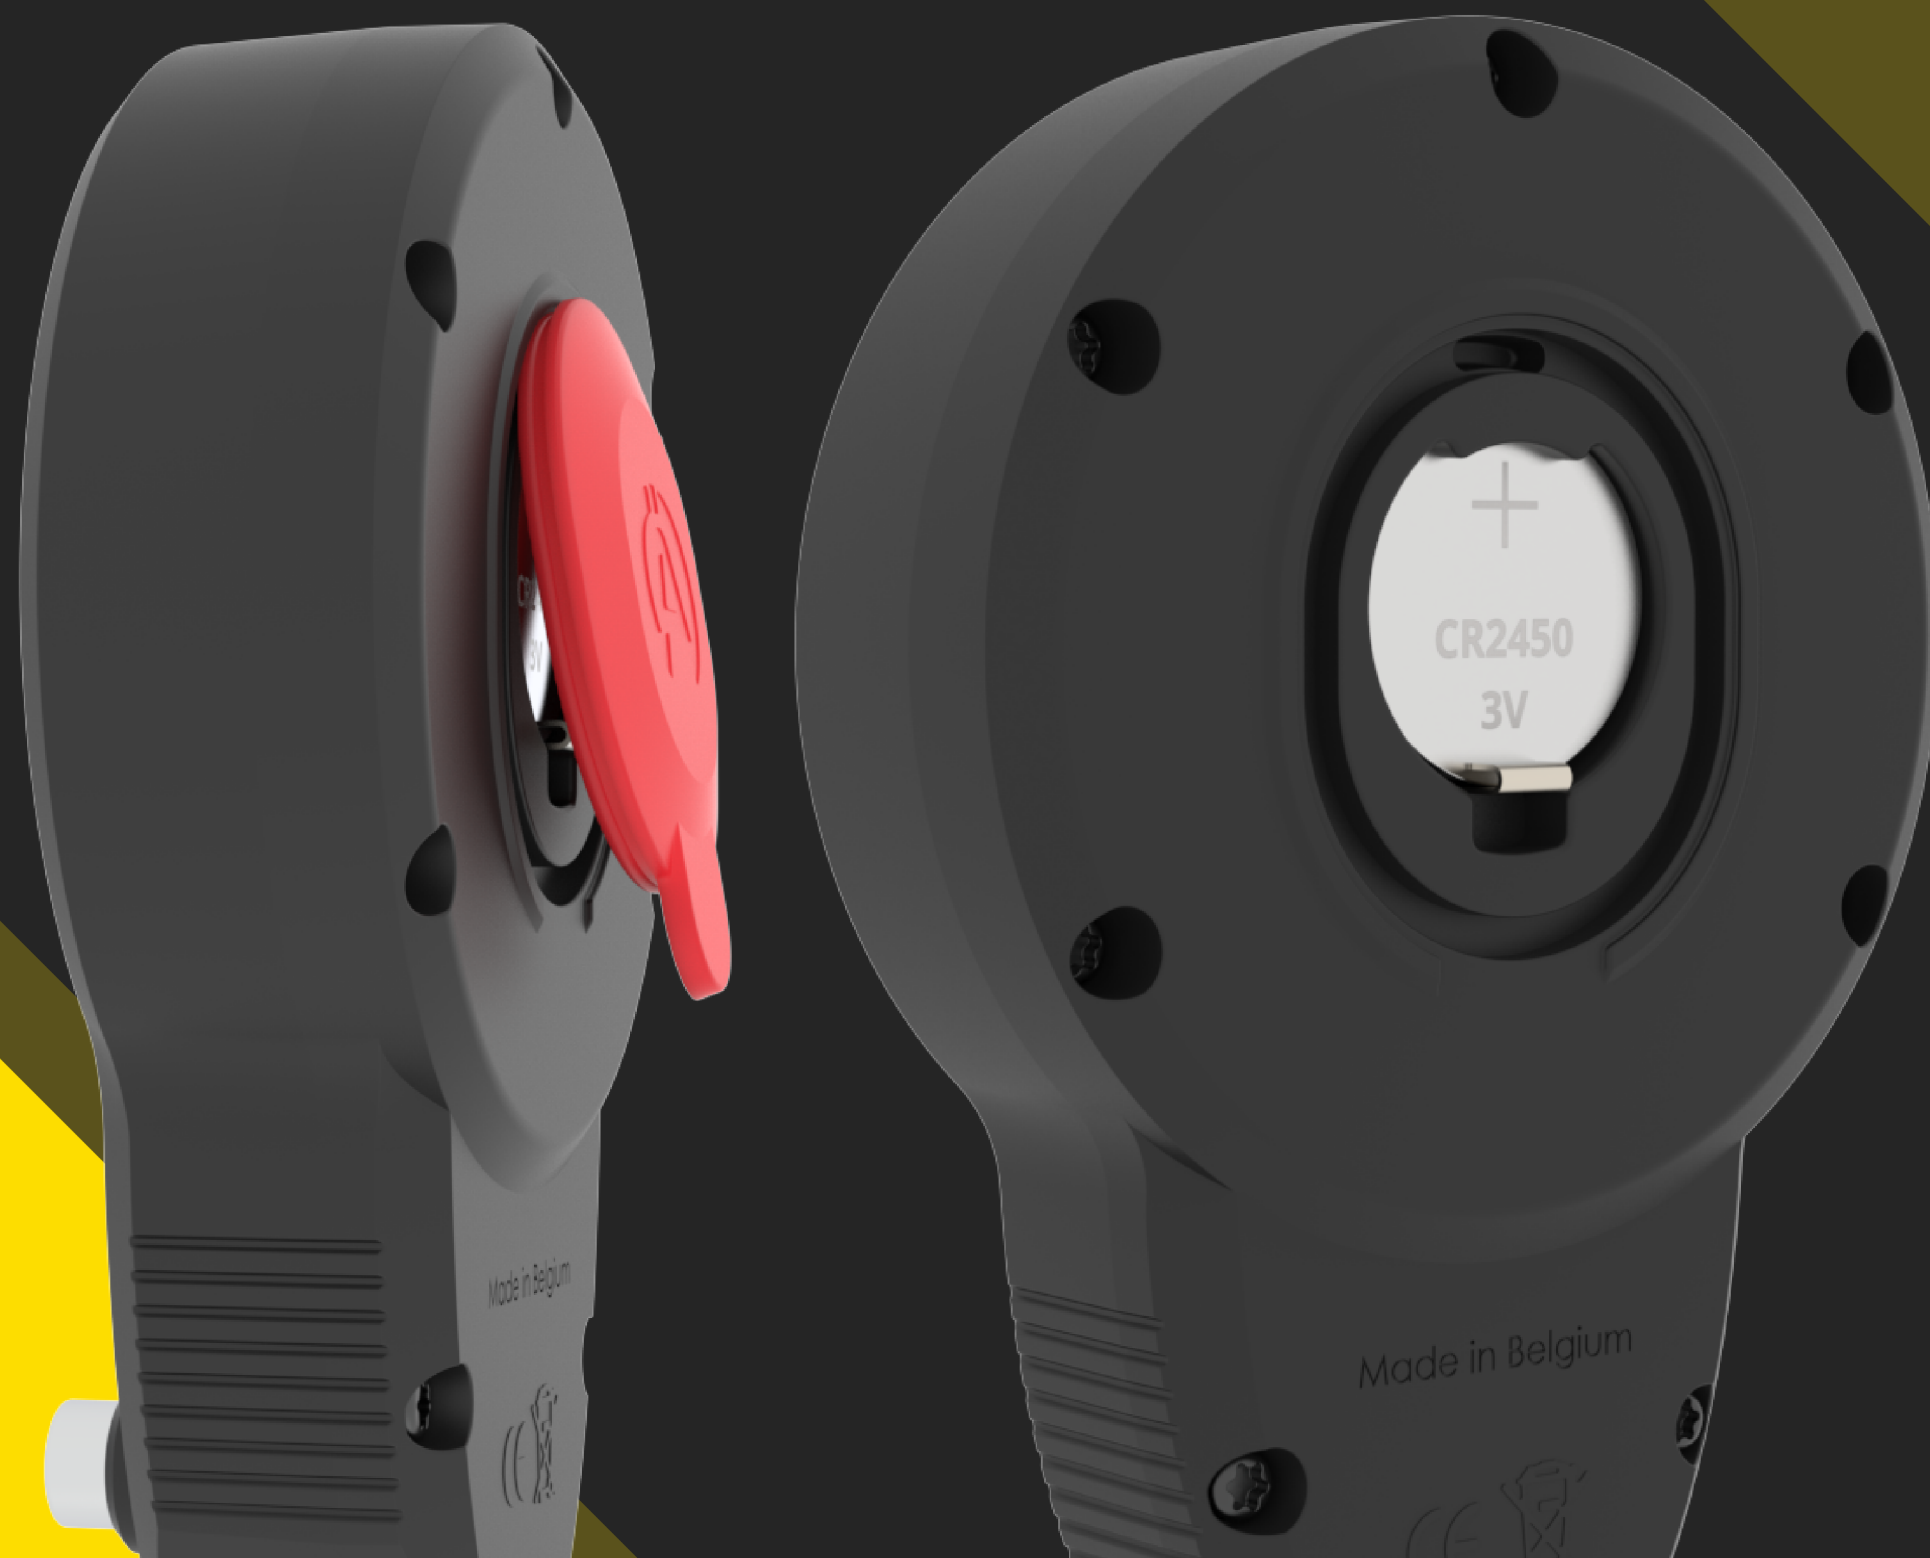

MAX PRESSURE

7 BAR

SENSITIVITY

0.01 BAR

SELF-CALIBRATION AT EVERY POWER-ON

ERGONOMIC PRESSURE GAUGE

FEATHERWEIGHT OF 230 G

DESIGNED TO FIT IN ONE HAND

12 CM X 8.2 CM

30 CM PIPE

QUICK VALVE

*credit card for size comparison

A BUTTON FOR EACH WHEEL

NO LONGER NECESSARY TO FOLLOW THE ORDER
IMPOSED BY THE DEVICE, THE PRESSURES CAN BE
TAKEN EACH TIME IN THE ORDER YOU PREFER

LARGE MEMORY

STORES UP TO 100 SETS

LONG LIFE BATTERY

180 HOURS OF USE

NEW QUICK BATTERY SWAP SYSTEM

ANTI-ESPIONAGE MODE

OFFSET ADJUSTABLE FROM -0.2 BAR
(-3.00 PSI) TO +0.2 BAR (+3.00 PSI)

*ON THE LEFT OFFSET SET TO +0.08 BAR

TUN

PRECISION PRESSURE GAUGE

100 SET

QUICK VALVE

WATERPROOF

ANTI-ESPIONAGE MODE

2 AND 4-WHEELED VEHICLES

A BUTTON FOR EACH WHEEL