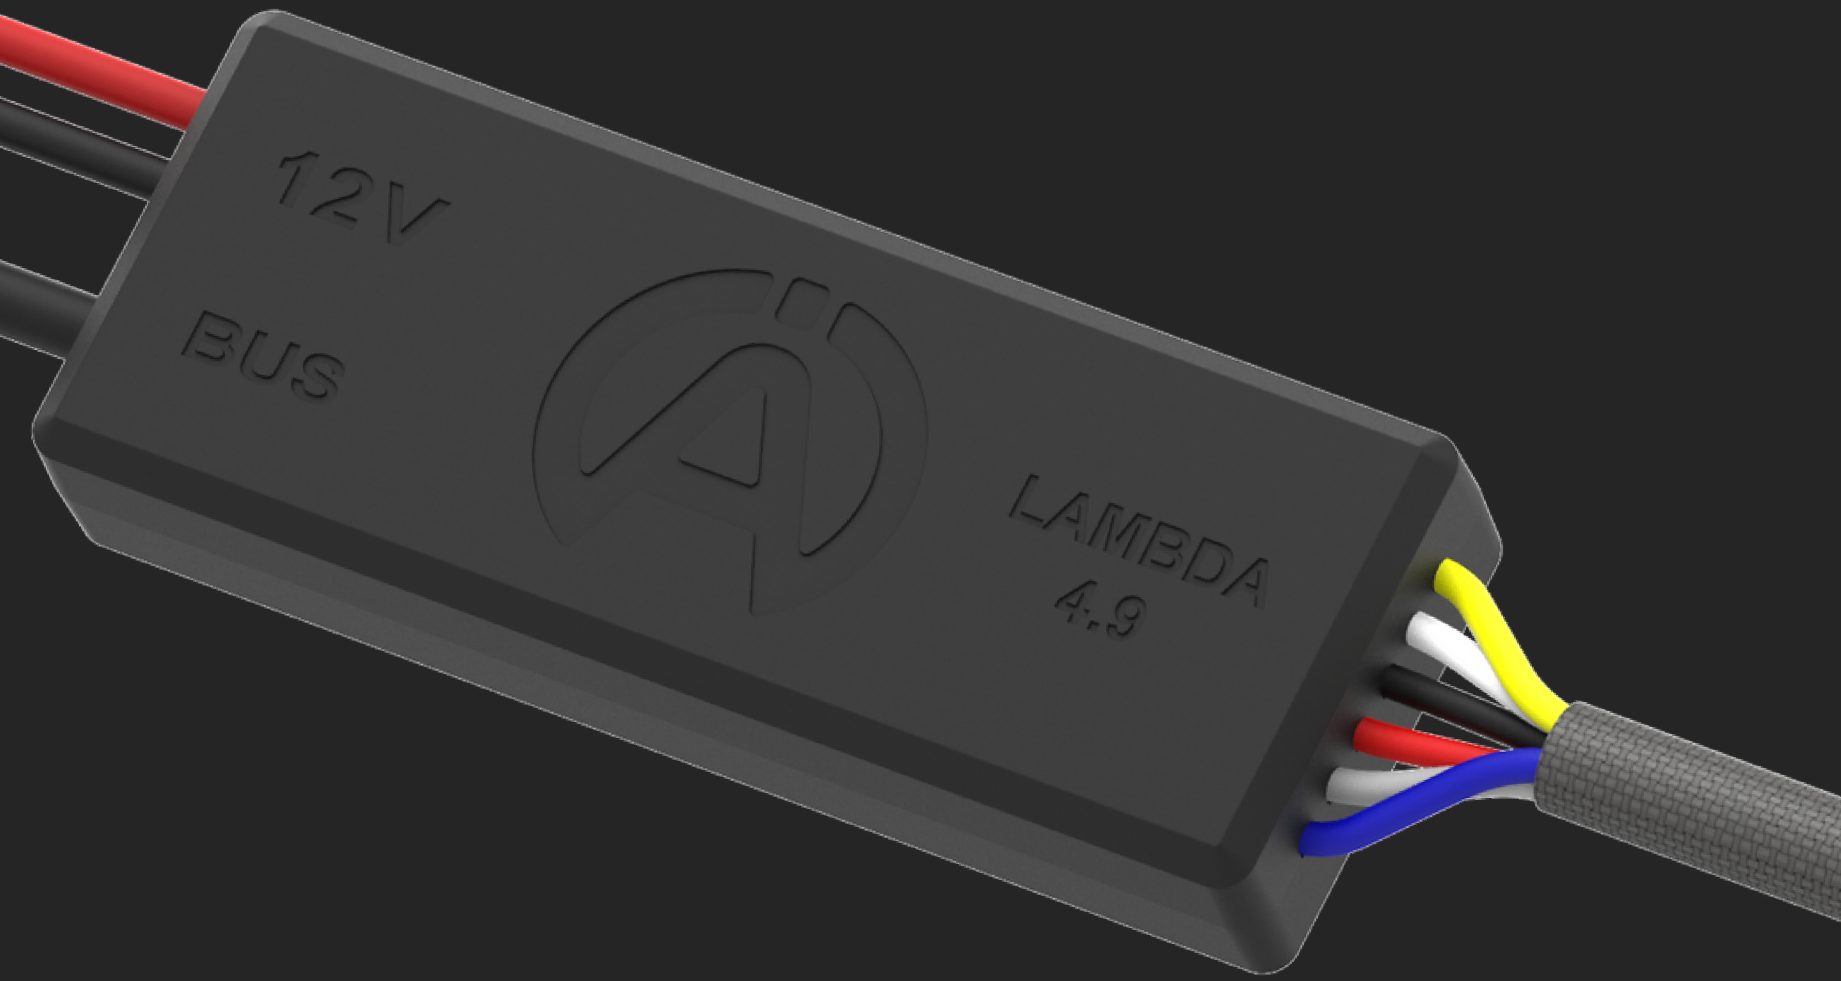

AVAILABLE IN THE NEXT FEW MONTHS

NEW **LAMBDA** SENSOR

LAMBDA SENSOR **4.9**

HEATED LAMBDA SENSOR

**DIRECT CONNECTION TO THE ALFANO 7 VIA BUS OR
TO BOX12 ORANGE CONNECTOR**

NEW **LAMBDA** SENSOR

PRODUCT CODE: A-2502